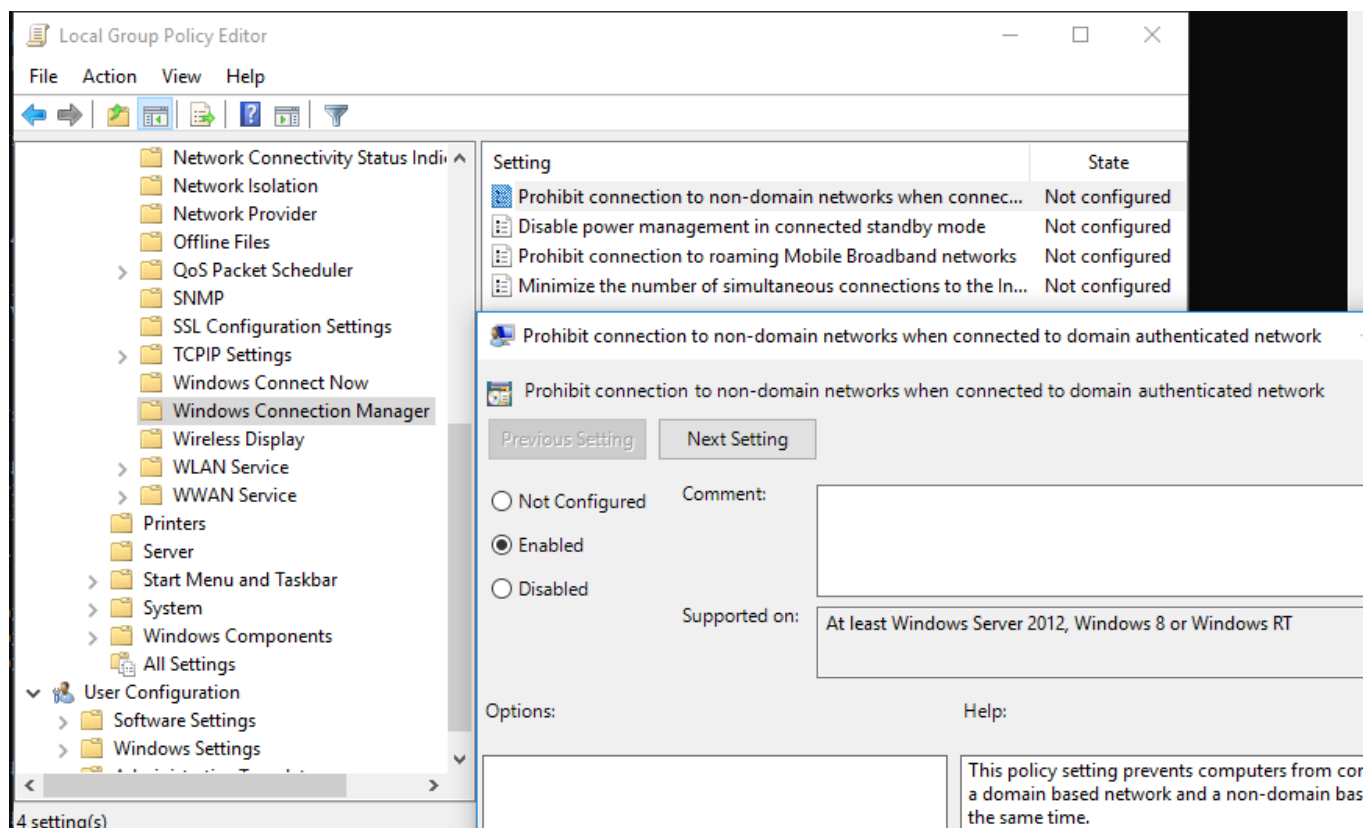

Jump to GPO to Disable Non-Domain Wireless Networks When ... - Open the Network and Sharing Center in Windows 10 and open the properties of your Wi-Fi adapter. Click Configure. In the network adapter properties go to the Advanced tab and find the Disabled Upon Wired Connect item in the list of Wi-Fi adapter options. Change its value to Enabled and save the changes.

[Avast Antivirus – Mobile Security Virus Cleaner 6.25.3 [Pro]](#)

Plug one end of the included Ethernet cable into port 1 on the Covr Point labeled A, and ... (4) Connect your mobile device or tablet to the Wi-Fi network (SSID) printed on the device ... Step 5: The router will automatically detect your connection type. ... Note: You can turn off the LED (for both COVR router and COVR point(s): [One Man Show Free Download](#)

[Youtube download ytd](#)

[Be Better Bracelet Breaks Bad Habits, Fosters Favorable Fixations](#)

Before you disable the Super Hub's WiFi signal, make sure that your computer is connected to the Super Hub via the supplied Ethernet cable.. Plug in the broadband filter, then plug the device's cable into the filter. Without a ... The HG659 modem has